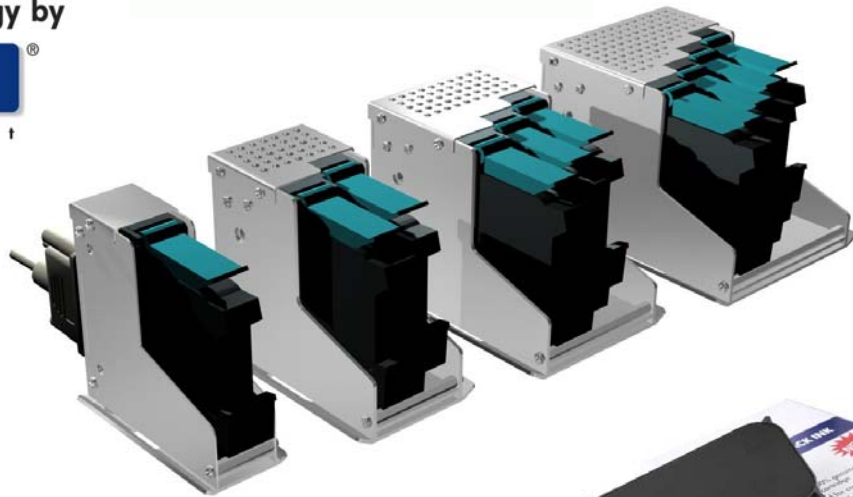

inkjet
technology by

invent