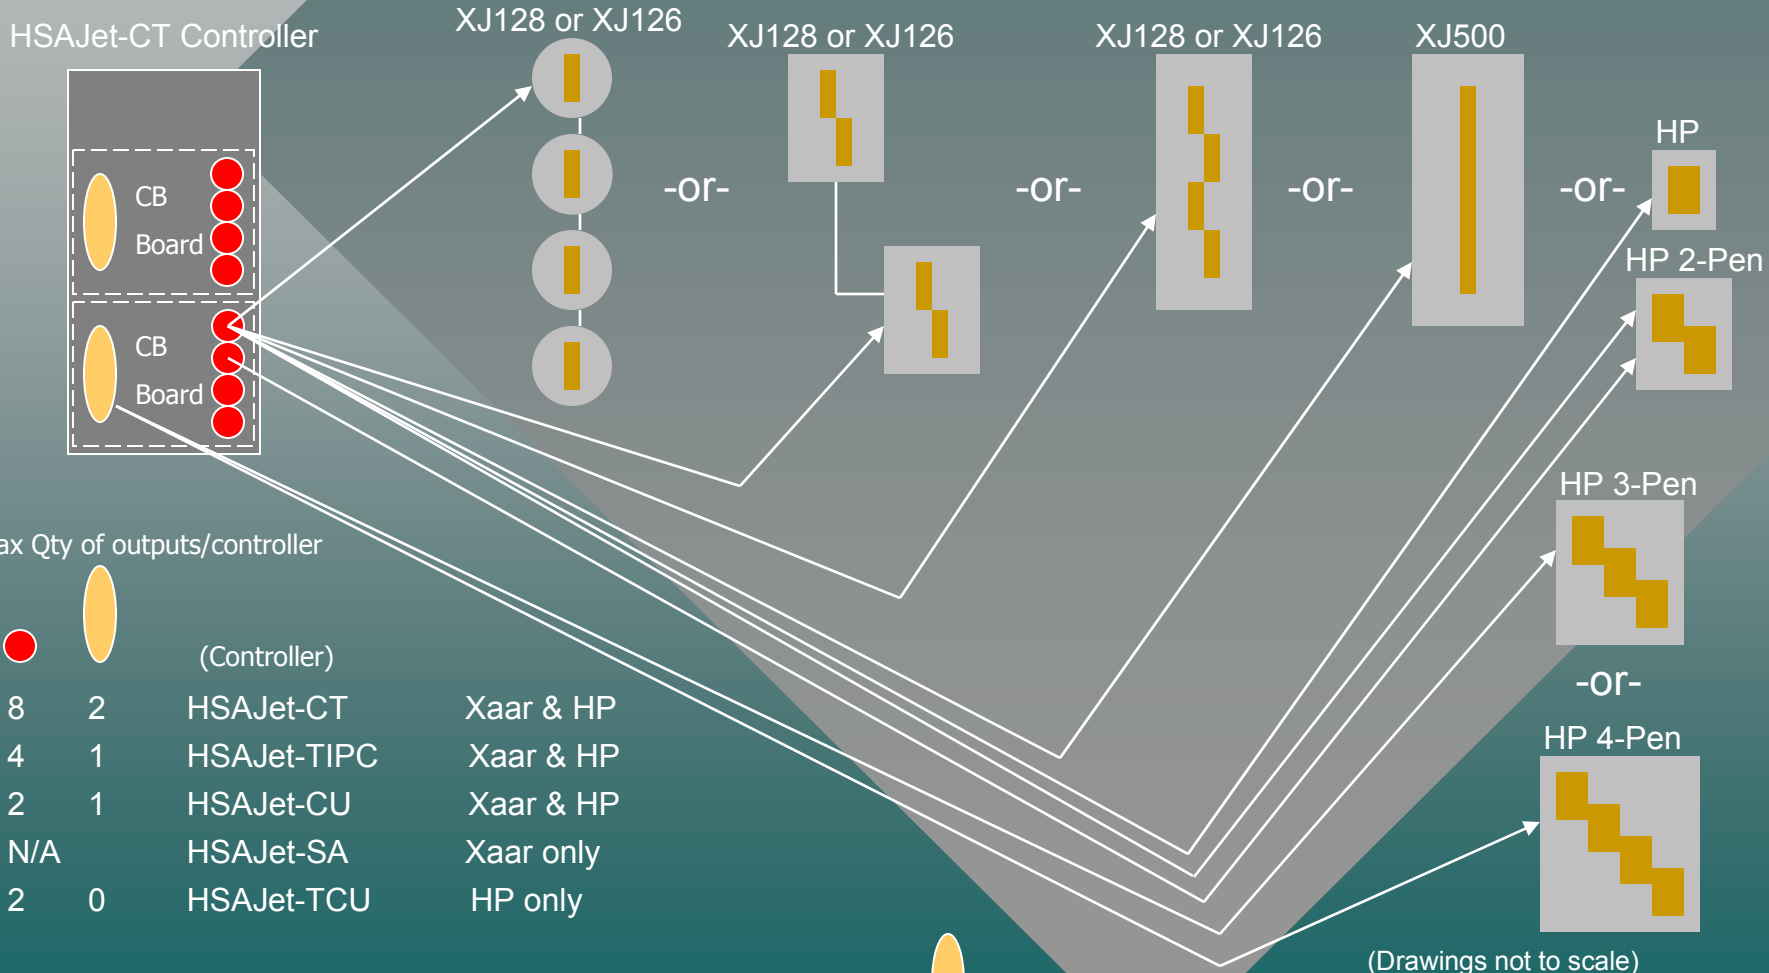

Controller outputs

Max Qty of outputs/controller

| Red Circle | Yellow Oval | (Controller) | |
|------------|-------------|--------------|-----------|
| 8 | 2 | HSAJet-CT | Xaar & HP |
| 4 | 1 | HSAJet-TIPC | Xaar & HP |
| 2 | 1 | HSAJet-CU | Xaar & HP |
| N/A | | HSAJet-SA | Xaar only |
| 2 | 0 | HSAJet-TCU | HP only |

Red Circle 25 Pin connection for Xaar and HP 1-Pen & 2-Pen stalls

Yellow Oval 68 Pin SCSI connection for 3-Pen & 4-Pen HP stalls

(Drawings not to scale)